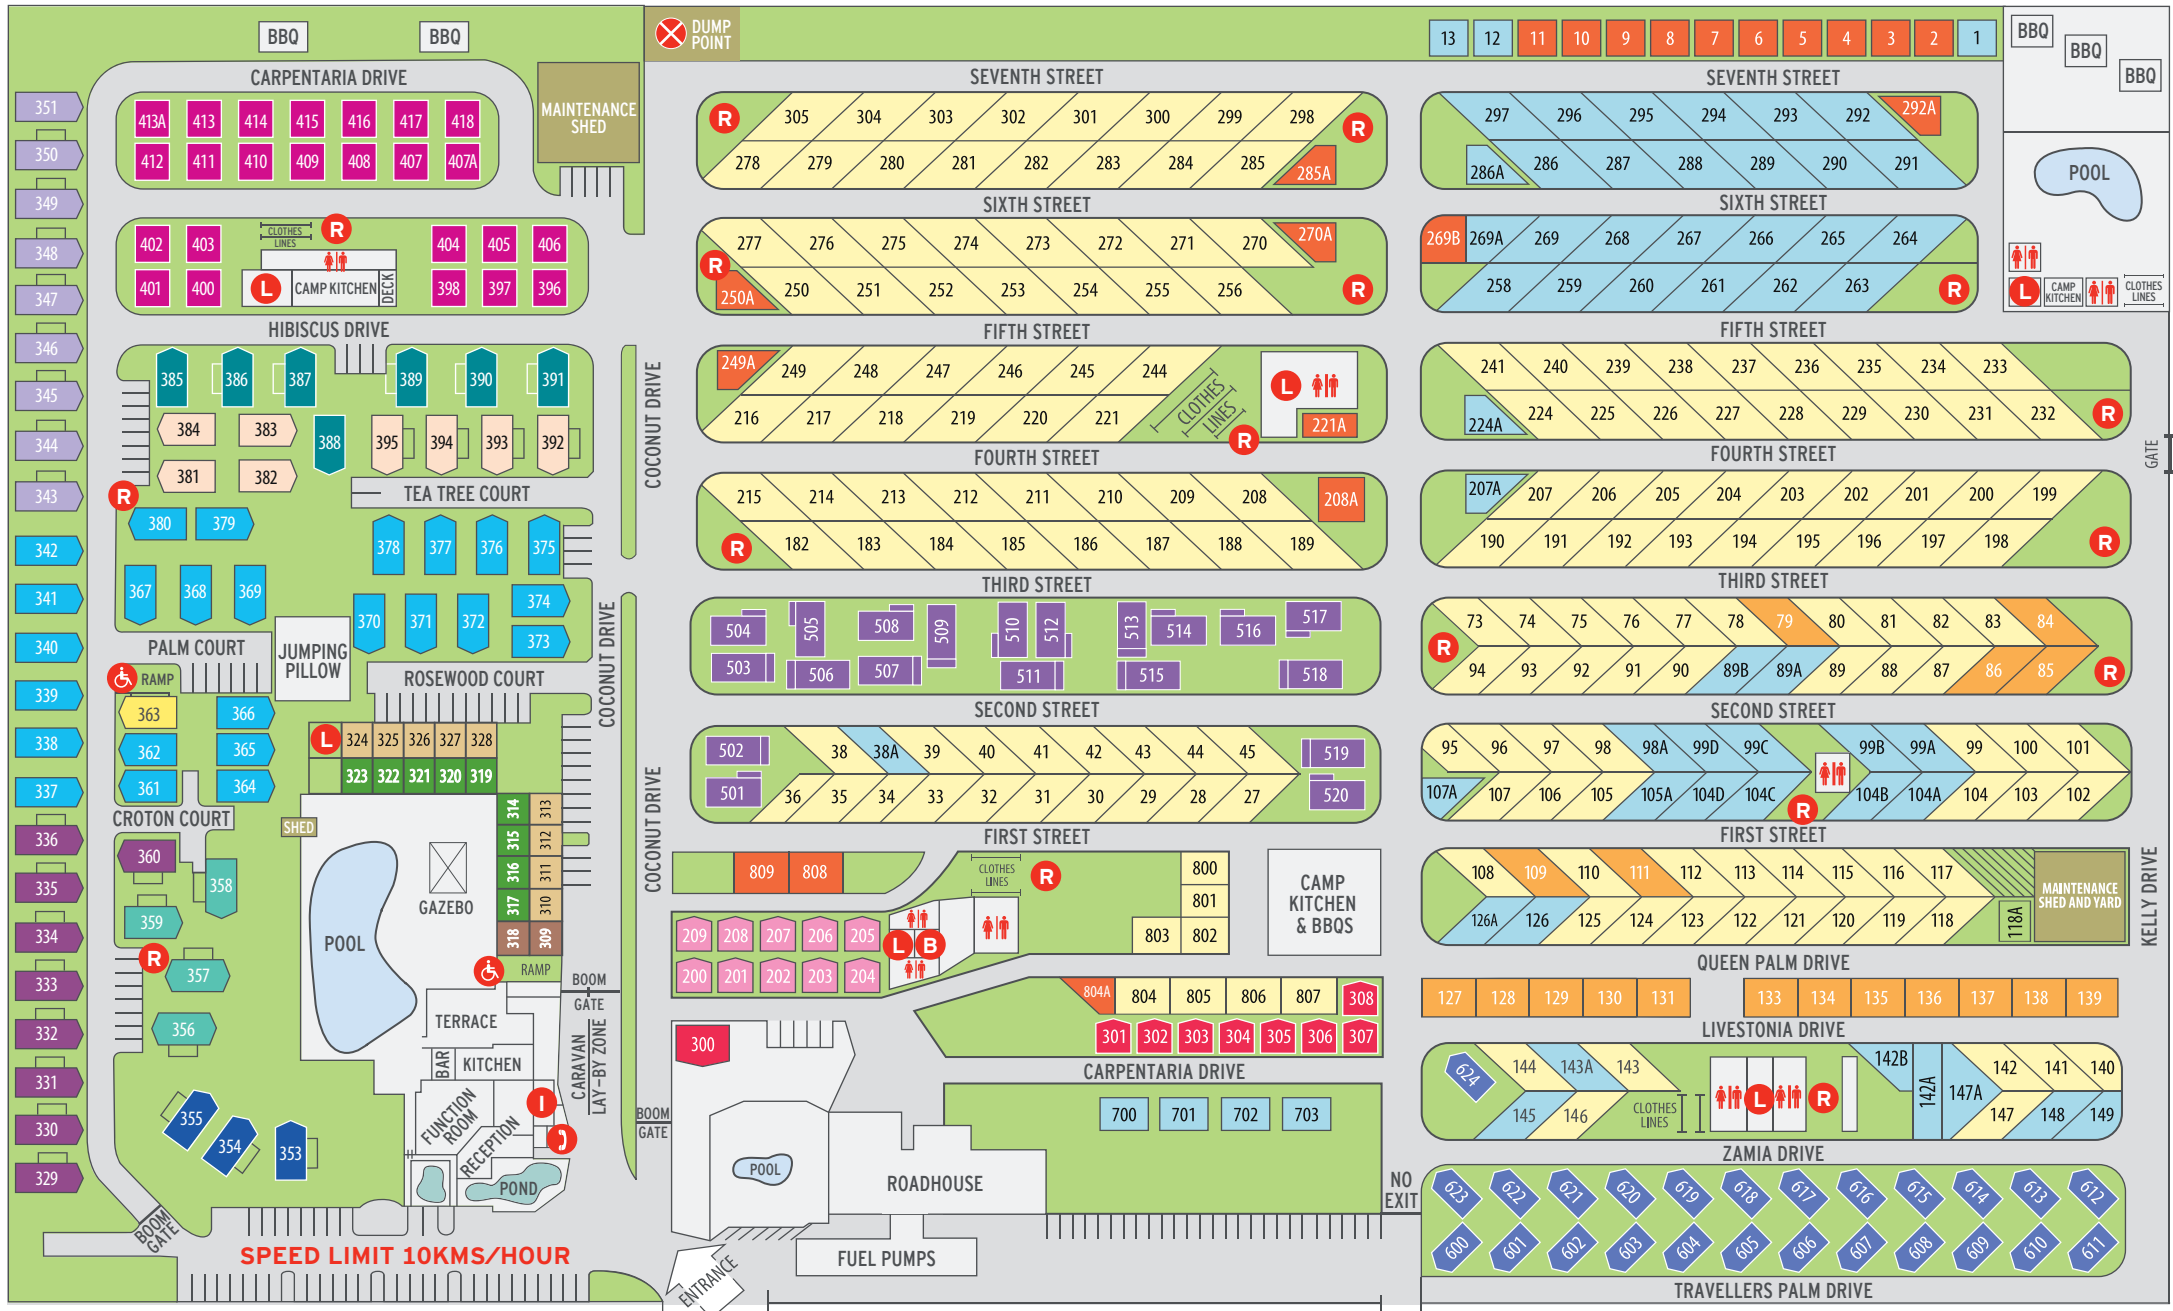

- Garden Villa
- Family Villa
- Poolside Spa Villa
- Poolside Villa
- Garden Cabin
- Palm Cabin
- Family Cabin
- Resort Cabin
- Bougainvillea Cabin
- Travellers Studio
- Poolside Room
- Special Access Cabin
- Special Access Room
- Standard Cabin
- Premium Powered Site
- Powered Site - Slab
- Powered Site - Grass
- Powered Site - Other
- Unpowered Site
- Staff Cabin

For **AFTER HOURS EMERGENCIES ONLY**, please call **0416 888 094** or **LOCAL POLICE** on **08 8999 3422** or **000**

- LEGEND:** AMENITIES BABY BATH INTERNET KIOSK LAUNDRY PUBLIC TELEPHONE RUBBISH BINS DUMP POINT SPECIAL ACCESS

Please Note: Map not to scale

3336107\_dHS1